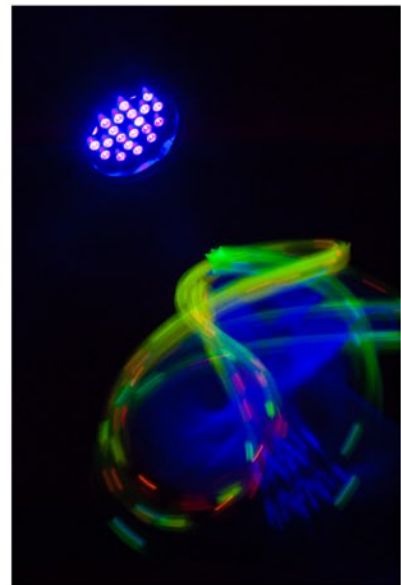

### **LED PAR 56-24UVB**

Weight: 5.4lbs (2.4kg)

Size: 9.3in x 9.8in x 16.3in

237mm x 250mm x 415mm

# LED PAR 56-24UVB

## Key Features

- 24, powerful 1W, UV LEDs
- 2 channels of DMX control
- Power linking up to 28 units
- Generous 23° beam angle fills the room
- Built-in automated programs make your show POP!
- Built-in sound activated programs make the light pulse to the music
- LED powered, draws less power and cooler to the touch
- Double bracket allows the unit to be hung from a truss or on the floor